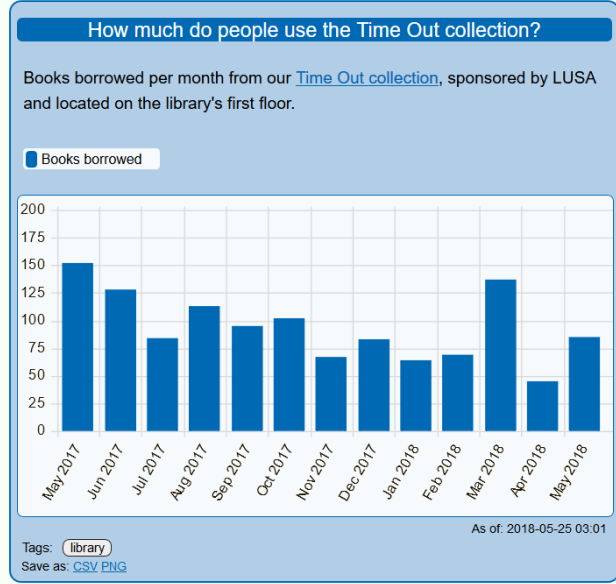

How is the library system doing right now?

LibrarySearch:
Service is operating normally. [full [uptime reports](#)]

Backend (Alma):
Service is operating normally. [full [uptime reports](#)]

As of: 2018-05-25 12:35
Tags: library