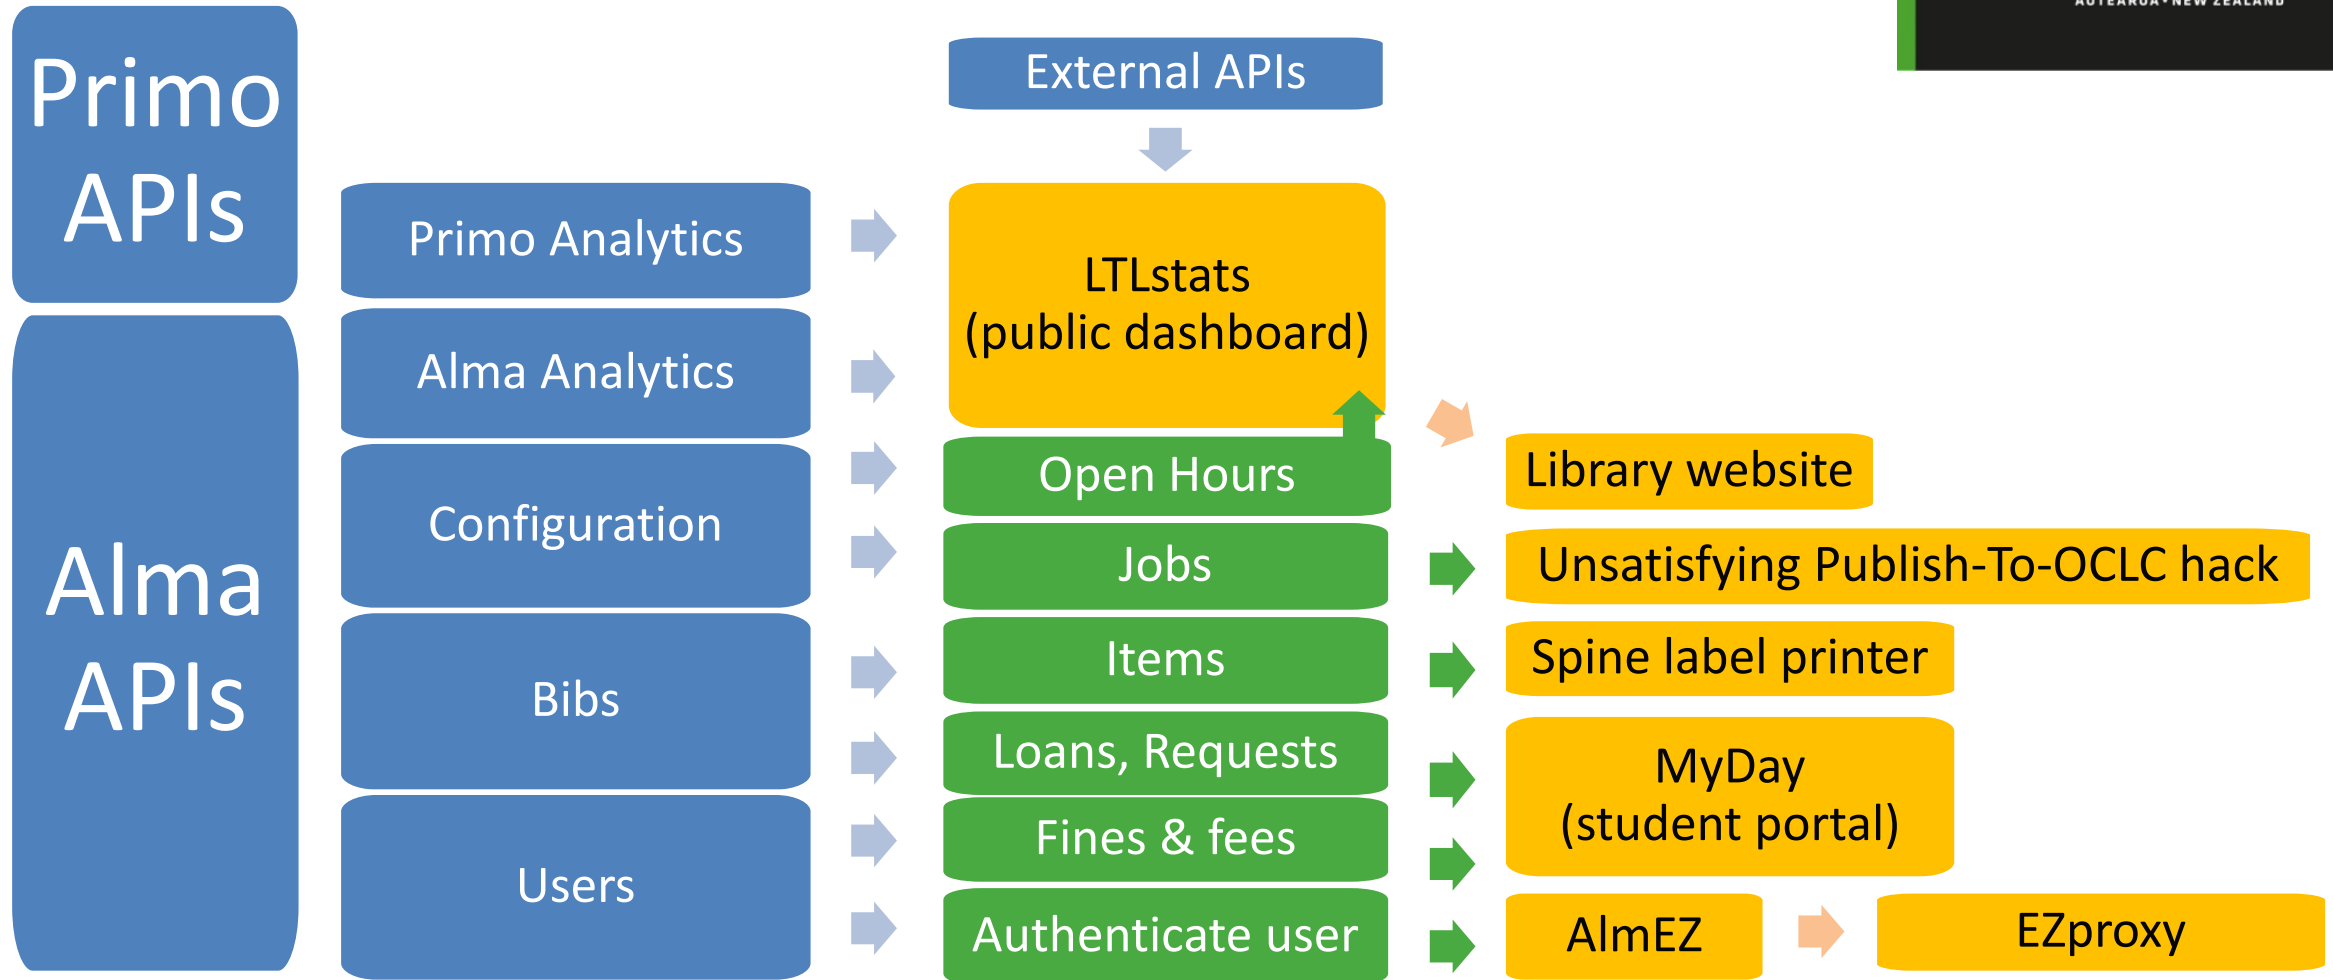

Our API use

New Zealand's specialist land-based university