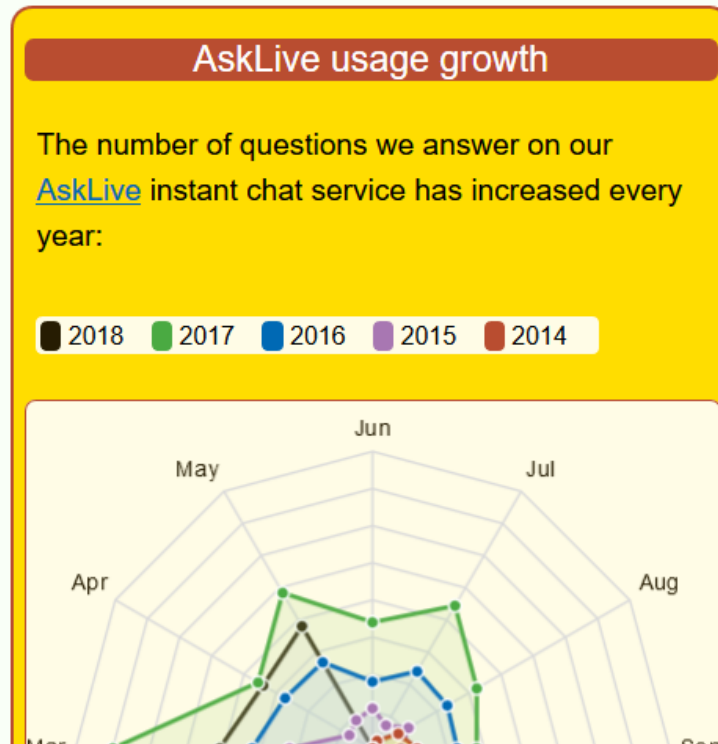

LTLstats

Reports and Statistics

AskLive We're here...

See only widgets about: academic skills careers **library** open access research teaching all

New Zealand's specialist land-based university