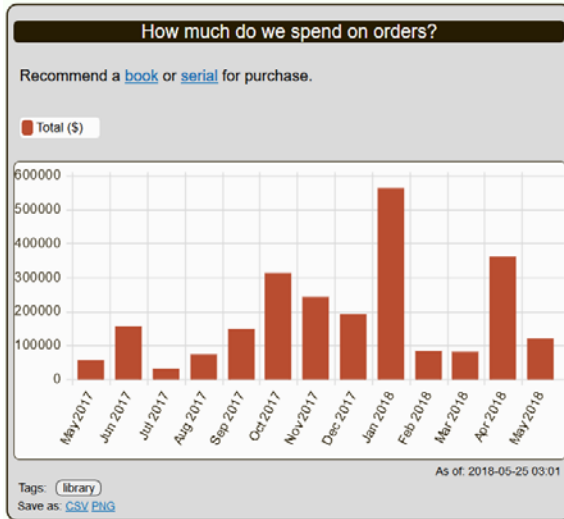

How is the library system doing right now?

LibrarySearch:
Service is operating normally. [full [uptime reports](#)]

Backend (Alma):
Service is operating normally. [full [uptime reports](#)]

As of: 2018-05-25 12:35
Tags: library